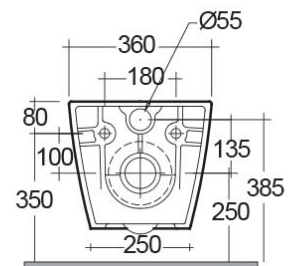

RAK-RESORT-W/HIDDEN FIXATIONS

Wall Hung | Water Closet

RAK
CERAMICS

Technical specifications

Dimensions: 520 x 360 mm

Weight: 23 Kg

Color: Alpine White

Trap type: P Trap

RST23AWHA	RESORT WATER CLOSET RIMLESS WALL HUNG W/HIDDEN FIXATION 52CM
-----------	--

Dimensions: All dimensions in mm tolerance $\pm 5\%$ for below 200mm and $\pm 3\%$ for above 200mm.

Note: Due to a continuing development programme to improve design and performance, the manufacturer reserves all rights to vary specifications without prior information.