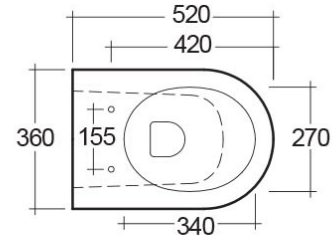

RAK-RESORT-W/HIDDEN FIXATIONS

Wall Hung | Water Closet

RAK
CERAMICS

Technical specifications

Dimensions: 520 x 360 mm

Weight: 23 Kg

Color: Alpine White

Trap type: P Trap

Trapway type: Concealed

Seat cover options: Urea

Bowl shape: Round

Soft close: yes

Quick remove seat cover: yes

Dual flush: yes

Suites: [RAK-RESORT](#)

Code	Name
------	------

RST23AWHA	RESORT WATER CLOSET RIMLESS WALL HUNG W/HIDDEN FIXATION 52CM
-----------	--

Dimensions: All dimensions in mm tolerance $\pm 5\%$ for below 200mm and $\pm 3\%$ for above 200mm.

Note: Due to a continuing development programme to improve design and performance, the manufacturer reserves all rights to vary specifications without prior information.