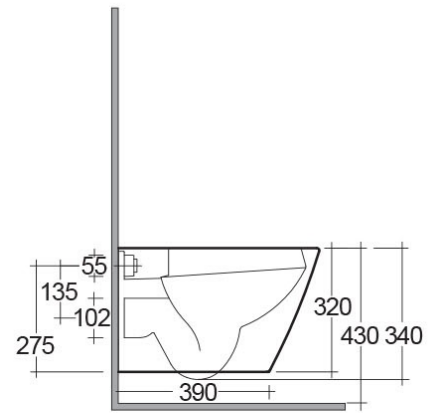

RAK-RESORT-W/HIDDEN FIXATIONS

Wall Hung | Water Closet

RAK
CERAMICS

Technical specifications

Dimensions: 520 x 360 mm

Weight: 23 Kg

Color: Alpine White

Trap type: P Trap

Trapway type: Concealed

Seat cover options: Urea

Bowl shape: Round

Soft close: yes

Quick remove seat cover: yes

Dual flush: yes

Suites: [RAK-RESORT](#)

Code	Name
------	------

RST23AWHA	RESORT WATER CLOSET RIMLESS WALL HUNG W/HIDDEN FIXATION 52CM
-----------	--

Dimensions: All dimensions in mm tolerance $\pm 5\%$ for below 200mm and $\pm 3\%$ for above 200mm.

Note: Due to a continuing development programme to improve design and performance, the manufacturer reserves all rights to vary specifications without prior information.